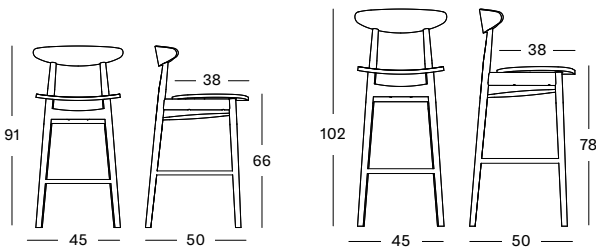

VINCENT SHEPPARD

TEO COUNTER & BAR STOOLS

PRODUCT DATA SHEET

TEO DINING CHAIR

TEO

- frame** beech or oak
- frame finish** black stained or varnished
- seat** beech or oak plywood
- seat finish** black stained or varnished
- glides** felt

DIMENSIONS

VARIANTS

VARIANT	ITEM CODE	FINISH	PACKAGE DIMENSION (cm/inch)		CBM (m ³ /ft ³)		WEIGHT (kg/lb)	
counter	CS015C005C005	nearly black varnished beech	56 x 118 x 51	22 x 46 x 20	0.34	12	5.5	12
bar	BS015C005C005	nearly black varnished beech	56 x 118 x 51	22 x 46 x 20	0.34	12	5.5	12