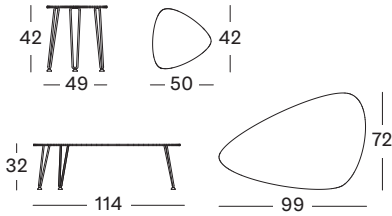

VINCENT SHEPPARD

ROZY COLLECTION

PRODUCT DATA SHEET

ROZY SIDE TABLE

ROZY COFFEE TABLE

ROZY

- frame** steel
- frame finish** powder coated steel
- top** hpl
- top colour** black
- glides** black tilting

FRAME FINISH

DIMENSIONS

MAINTENANCE AND CARE

SYNTHETIC WEAVE

You can use your HPL side tables inside as well as outside. Dirt does not easily stick to the material, which makes your side tables easy to maintain. Use a damp cloth and water to clean spilled solutions. The quicker you remove them, the easier.

STEEL

For the outdoor pieces, the steel is always epoxy coated and powder coated to make sure it is protected from all-weather influences.

VARIANTS

ROZY	ITEM CODE	FINISH	PACKAGE DIMENSION (cm/inch)		CBM (m ³ /ft ³)	WEIGHT (kg/lb)	
side table	GT001M007H055	black hpl	48 x 56 x 56	19 x 22 x 22	0,15 5.32	9,5	20.94
coffee table	GT002M007H055	black hpl	38 x 117 x 75	15 x 46 x 30	0,33 11.78	11,5	29.76