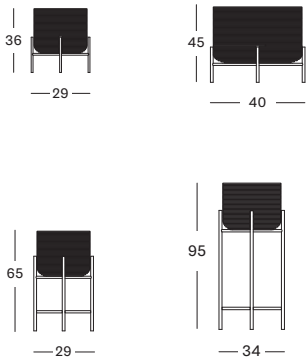

DIMENSIONS

MAINTENANCE AND CARE

RATTAN

Rattan is a very flexible material with distinct characteristics, thus allowing to create beautiful, unique and solely handcrafted designs with it.

It's therefore no wonder that rattan is one of the favourite materials at Vincent Sheppard to work with.

As a bonus, rattan is easy to maintain: clean it every now and then with a moist towel and some natural soap, and you'll be able to enjoy it for many years to come!

STEEL

Steel is used in our indoor collection as well as our outdoor collection, mainly for the legs and frames of our furniture pieces.

For the outdoor pieces, the steel is always galvanized and powder coated to make sure it is protected from all-weather influences.

Clean your armour with a moist towel and some natural soap!

VARIANTS

VIVI PLANT STAND	ITEM CODE	FINISH	PACKAGE DIMENSION (cm/inch)		CBM (m³/ft³)		WEIGHT (kg/lb)	
small dia 29 x h 36	AC901M003I206	natural varnished rattan	39 x 31 x 31	15 x 12 x 12	0.04	1.32	2	4.48
medium dia 29 x h 45	AC902M003I206	natural varnished rattan	48 x 42 x 42	19 x 17 x 17	0.08	2.99	4.14	9.13
large dia 29 x h 65	AC903M003I206	natural varnished rattan	69 x 31 x 31	27 x 12 x 12	0.07	2.34	4.92	10.85
x-large dia 34 x h 95	AC904M003I206	natural varnished rattan	98 x 37 x 37	39 x 15 x 15	0.13	4.74	7	15.43