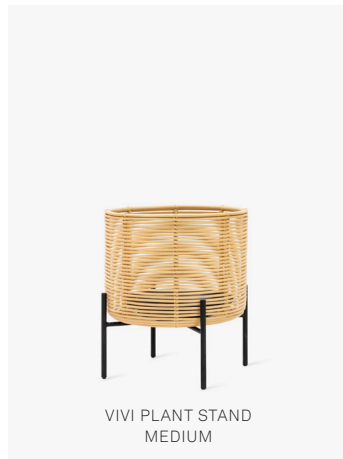

VINCENT SHEPPARD

VIVI PLANT STANDS

PRODUCT DATA SHEET

VIVI PLANT STANDS

VIVI PLANT STAND
SMALL

VIVI PLANT STAND
MEDIUM

VIVI PLANT STAND
LARGE

VIVI PLANT STAND
X-LARGE

VIVI

| | |
|-----------------|-------------------------|
| frame | powder coated steel |
| basket | natural rattan |
| features | plastic saucer included |

COLOURS

NATURAL RATTAN BLACK STEEL

DIMENSIONS

MAINTENANCE AND CARE