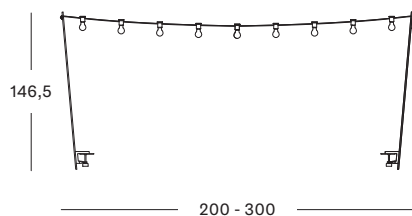

VINCENT SHEPPARD

LIGHT MY TABLE

PRODUCT DATA SHEET

LIGHT MY TABLE

by studiomie

LIGHT MY TABLE

frame	black powder coated steel
garland	black neoprene cable
protection pads	cognac coloured leather
fits	2m to max 3m length, 6 cm thick table top
bulb	G45, 2W E14 led, class II filament
kelvin	2700 K

MAINTENANCE AND CARE

Scan this code below should you have any problems.

DIMENSIONS

VARIANTS

PRODUCT	ITEM CODE	PACKAGE DIMENSION (cm/inch)		CBM (m ³ /ft ³)		WEIGHT (kg/lb)	
light my table	GI001	150 x 20 x 7	59 x 8 x 3	0,02	0.71	6	13.5
spare set of 9 lamps	SE010	20 x 20 x 11	8 x 8 x 4	0.01	0.35	0.5	1.1