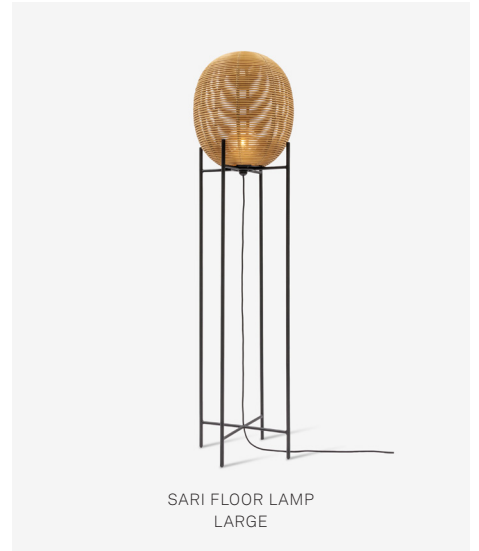

VINCENT SHEPPARD

SARI FLOOR LAMPS

PRODUCT DATA SHEET

SARI LAMP
FLOOR / TABLE

SARI FLOOR LAMP
MEDIUM

SARI FLOOR LAMP
LARGE

SARI

frame	powder coated steel
cover	natural rattan
cable	2,5m black fabric covered electrical cable
features	foot switch or hand switch (small)
bulb	G125 6W E27 led included
kelvin	2700 K
lumen	720 Lm
dimnable	no

DIMENSIONS

height 36 cm
width 29 cm

height 65 cm
width 29 cm

height 45 cm
width 40 cm

VARIANTS

VIVI PLANT STAND	ITEM CODE	FINISH	PACKAGE DIMENSION (cm/inch)		CBM (m ³ /ft ³)	WEIGHT (kg/lb)	
sari floor/table lamp	LA017	natural varnished rattan	48 x 95 x 50	19 x 37 x 20	0.23	8	13.6 30
sari floor lamp medium	LA018	natural varnished rattan	48 x 95 x 50	19 x 37 x 20	0.23	8	13.6 30
sari floor lamp large	LA019	natural varnished rattan	48 x 95 x 50	19 x 37 x 20	0.23	8	13.6 30

COLOURS

NATURAL RATTAN BLACK STEEL

MAINTENANCE AND CARE

RATTAN

Rattan is a very flexible material with distinct characteristics, thus allowing to create beautiful, unique and solely handcrafted designs with it.