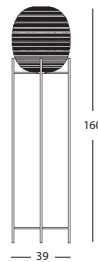

VINCENT SHEPPARD

SARI FLOOR LAMPS

PRODUCT DATA SHEET

SARI LAMP
FLOOR / TABLE

SARI FLOOR LAMP
MEDIUM

SARI FLOOR LAMP
LARGE

SARI

frame	powder coated steel
cover	natural rattan
cable	2,5m black fabric covered electrical cable
features	foot switch or hand switch (small)
bulb	G125 6W E27 led included
kelvin	2700 K
lumen	720 Lm
dimnable	no

DIMENSIONS

height 36 cm
width 29 cm

height 65 cm
width 29 cm

height 45 cm
width 40 cm

VARIANTS

VIVI PLANT STAND	ITEM CODE	FINISH	PACKAGE DIMENSION (cm/inch)		CBM (m ³ /ft ³)	WEIGHT (kg/lb)	
sari floor/table lamp	LA017	natural varnished rattan	48 x 95 x 50	19 x 37 x 20	0.23	8	13.6 30
sari floor lamp medium	LA018	natural varnished rattan	48 x 95 x 50	19 x 37 x 20	0.23	8	13.6 30
sari floor lamp large	LA019	natural varnished rattan	48 x 95 x 50	19 x 37 x 20	0.23	8	13.6 30