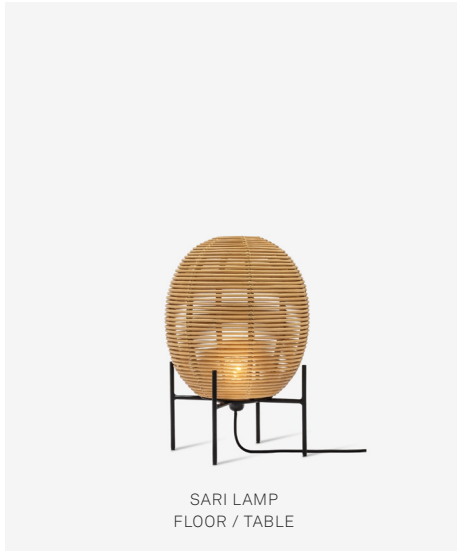

VINCENT SHEPPARD

SARI FLOOR LAMPS

PRODUCT DATA SHEET

SARI LAMP
FLOOR / TABLE

SARI FLOOR LAMP
MEDIUM

SARI FLOOR LAMP
LARGE

SARI

frame	powder coated steel
cover	natural rattan
cable	2,5m black fabric covered electrical cable
features	foot switch or hand switch (small)
bulb	G125 6W E27 led included
kelvin	2700 K
lumen	720 Lm
dimnable	no

DIMENSIONS

height 36 cm
width 29 cm

height 65 cm
width 29 cm

height 45 cm
width 40 cm

VARIANTS

VIVI PLANT STAND	ITEM CODE	FINISH	PACKAGE DIMENSION (cm/inch)		CBM (m ³ /ft ³)	WEIGHT (kg/lb)	
sari floor/table lamp	LA017	natural varnished rattan	48 x 95 x 50	19 x 37 x 20	0.23	8	13.6 30
sari floor lamp medium	LA018	natural varnished rattan	48 x 95 x 50	19 x 37 x 20	0.23	8	13.6 30
sari floor lamp large	LA019	natural varnished rattan	48 x 95 x 50	19 x 37 x 20	0.23	8	13.6 30