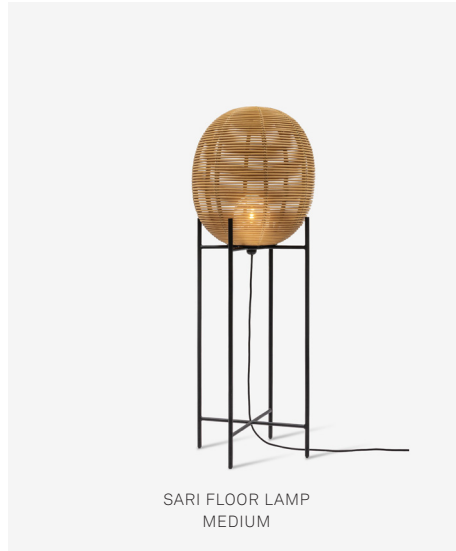

VINCENT SHEPPARD

SARI FLOOR LAMPS

PRODUCT DATA SHEET

SARI LAMP
FLOOR / TABLE

SARI FLOOR LAMP
MEDIUM

SARI FLOOR LAMP
LARGE

SARI

frame	powder coated steel
cover	natural rattan
cable	2,5m black fabric covered electrical cable
features	foot switch or hand switch (small)
bulb	G125 6W E27 led included
kelvin	2700 K
lumen	720 Lm
dimnable	no

DIMENSIONS

height 36 cm
width 29 cm

height 65 cm
width 29 cm

height 45 cm
width 40 cm

VARIANTS

VIVI PLANT STAND	ITEM CODE	FINISH	PACKAGE DIMENSION (cm/inch)		CBM (m ³ /ft ³)	WEIGHT (kg/lb)	
sari floor/table lamp	LA017	natural varnished rattan	48 x 95 x 50	19 x 37 x 20	0.23	8	13.6 30
sari floor lamp medium	LA018	natural varnished rattan	48 x 95 x 50	19 x 37 x 20	0.23	8	13.6 30
sari floor lamp large	LA019	natural varnished rattan	48 x 95 x 50	19 x 37 x 20	0.23	8	13.6 30