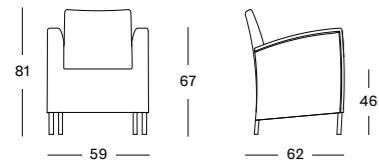

DOVILE

frame	aluminium
weave	outdoor Lloyd loom
weave color	outdoor loom colours
glides	white nylon
glass	tempered glass

MAINTENANCE AND CARE

OUTDOOR LLOYD LOOM

Lloyd Loom weave is made from twisted Kraft paper on the one hand, and Kraft paper spun around a steel wire on the other hand.

Our outdoor Lloyd Loom models can simply be left outside, although we recommend storing them inside during cold or rainy periods.

Both our indoor and outdoor Lloyd Loom furniture can easily be maintained with a moist towel and some natural, mild soap.

ALUMINIUM

Aluminium has a self-protective layer, which prevents corrosion and makes this material very suitable for outdoor applications.

On top of that, it is super easy to maintain. A quick wash with a non-foaming mild detergent every now and then is all it needs!

DIMENSIONS

DINING CHAIR