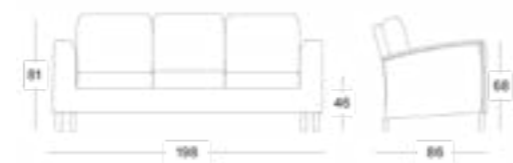

LOUNGE SOFA 3S

SIDE TABLE

FOOTREST