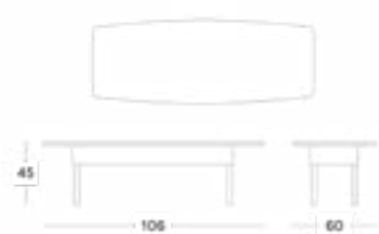

COFFEE TABLE

SUNLOUNGER