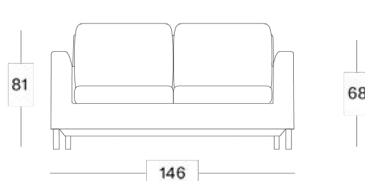

All cushions come with piping.

Cushion code

- C*022 (dining chair)
- C*050 (lounge chair)
- C*051 (lounge sofa 2S)
- C*052 (lounge sofa 3S)
- C*029 (footrest)
- C*120 (cushion for sunlounger with removable cover)
- C*020 (cushion for sunlounger with non-removable cover)

*= cat. B/C/G/COM

Throw pillows

- C*090 (40x40 cm)
- C*064 (45x50 cm)
- C*098 (35x35 cm, set of 2)

*= cat. B/C/G/COM

Dimensions

Dovile dining chair

Dovile lounge chair

Dovile lounge sofa 2S