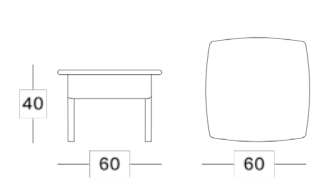

Dovile side table