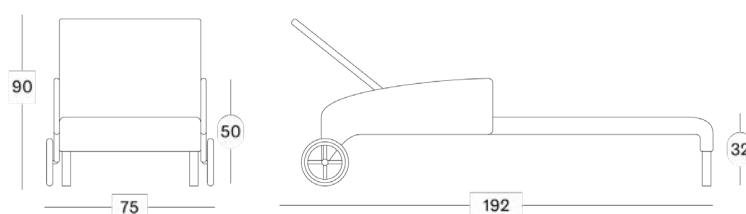

DOVILE LOUNGE CHAIR
FRAME: OYSTER
FABRIC: CANVAS

Dovile sunlounger with arms