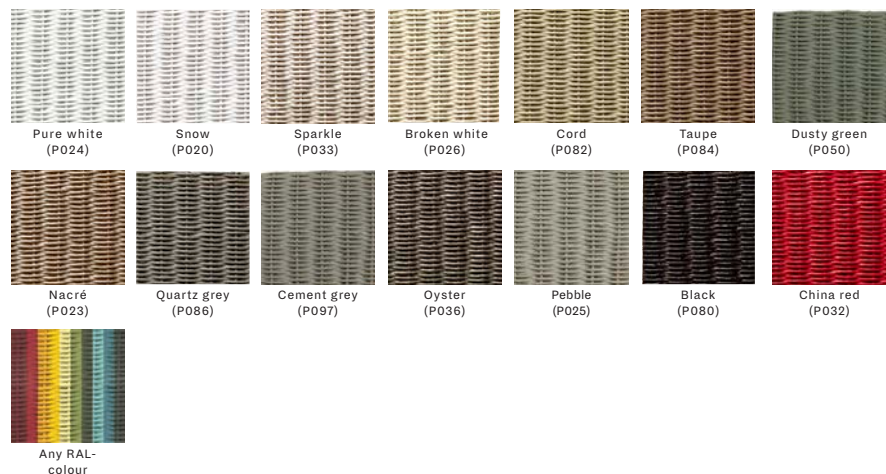

Colours

- All outdoor Lloyd loom colours, or any RAL-colour

Material

- Treated Lloyd Loom weave
- Aluminium

Cushion thickness

- Dining chair: 4 cm
- Lounge chair & sofas: 12 cm
- Footrest: 9 cm
- Sunlounger: 3 cm

All cushions come with piping.

Cushion code

- C*022 (dining chair)
- C*050 (lounge chair)
- C*051 (lounge sofa 2S)
- C*052 (lounge sofa 3S)
- C*029 (footrest)
- C*120 (cushion for sunlounger with removable cover)
- C*020 (cushion for sunlounger with non-removable cover)

*= cat. B/C/G/COM

Throw pillows

- C*090 (40x40 cm)
- C*064 (45x50 cm)
- C*098 (35x35 cm, set of 2)

*= cat. B/C/G/COM

About

Timeless design classics with a luxurious touch and feel. That is what the Dovile collection stands for. The furniture in treated Lloyd loom adds a warm and welcoming touch to your terrace and garden. The Dovile collection offers a seat for everyone at any occasion.

Materials & care

- Lloyd Loom weave on an aluminium frame
- Standard feet: brass. Chrome feet upon request
- Nylon glides
- Low-maintenance: wiping it down with a damp cloth every three months will do the trick.
- Store your furniture indoors during cold and rainy weather conditions.

Available colours