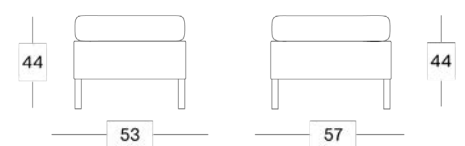

Dovile footrest