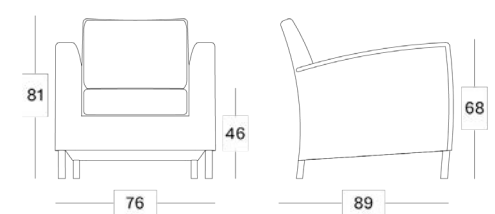

Colours

- All outdoor Lloyd loom colours, or any RAL-colour

Material

- Treated Lloyd Loom weave
- Aluminium

Cushion thickness

- Dining chair: 4 cm
- Lounge chair & sofas: 12 cm
- Footrest: 9 cm
- Sunlounger: 3 cm

All cushions come with piping.

Cushion code

- C*022 (dining chair)
- C*050 (lounge chair)
- C*051 (lounge sofa 2S)
- C*052 (lounge sofa 3S)
- C*029 (footrest)
- C*120 (cushion for sunlounger with removable cover)
- C*020 (cushion for sunlounger with non-removable cover)

*= cat. B/C/G/COM

Throw pillows

- C*090 (40x40 cm)
- C*064 (45x50 cm)
- C*098 (35x35 cm, set of 2)

*= cat. B/C/G/COM

Dimensions

Dovile dining chair

Dovile lounge chair

Dovile lounge sofa 2S