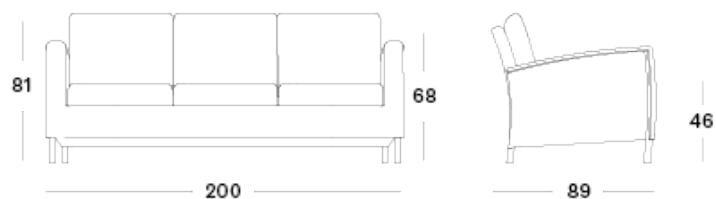

Products

- Dovile dining chair (GD122)
- Dovile lounge chair (GC124)
- Dovile lounge sofa 2S (GC132)
- Dovile lounge sofa 3S (GC133)
- Dovile coffee table (GT002)
- Glass for Dovile coffee table (GL009)
- Dovile footrest (GC129)
- Glass for Dovile footrest (GL030)
- Dovile side table (GT020)
- Glass for Dovile side table (GL020)
- Dovile sunlounger with arms (GC120)

Colours

- All outdoor Lloyd loom colours, or any RAL-colour

Material

- Treated Lloyd Loom weave
- Aluminium

Cushion thickness

- Dining chair: 4 cm
- Lounge chair & sofas: 12 cm
- Footrest: 9 cm
- Sunlounger: 3 cm

All cushions come with piping.

Cushion code

- C*022 (dining chair)
- C*050 (lounge chair)
- C*051 (lounge sofa 2S)
- C*052 (lounge sofa 3S)
- C*029 (footrest)
- C*120 (cushion for sunlounger with removable cover)
- C*020 (cushion for sunlounger with non-removable cover)

*= cat. B/C/G/COM

Throw pillows

- C*090 (40x40 cm)
- C*064 (45x50 cm)
- C*098 (35x35 cm, set of 2)

*= cat. B/C/G/COM

Dimensions

Dovile footrest

Dovile sunlounger with arms