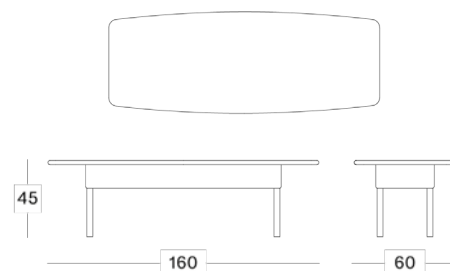

Dovile coffee table