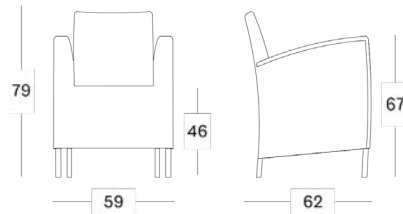

All cushions come with piping.

Cushion code

- C*022 (dining chair)
- C*050 (lounge chair)
- C*051 (lounge sofa 2S)
- C*052 (lounge sofa 3S)
- C*029 (footrest)
- C*120 (cushion for sunlounger with removable cover)
- C*020 (cushion for sunlounger with non-removable cover)

*= cat. B/C/G/COM

Throw pillows

- C*090 (40x40 cm)
- C*064 (45x50 cm)
- C*098 (35x35 cm, set of 2)

*= cat. B/C/G/COM

Dimensions

Dovile dining chair

Dovile lounge chair

Dovile lounge sofa 2S