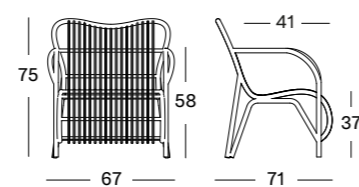

On top of that, it is super easy to maintain. A quick wash with a non-foaming mild detergent every now and then is all it needs!

DIMENSIONS

DINING CHAIR

DINING ARMCHAIR

LAZY ARMCHAIR

SUNLOUNGER WITH ARMS

LOUNGE CHAIR

MODULAR CORNER

MODULAR CENTER

FOOTREST

MODULAR FOOTREST

MODULAR COFFEE TABLE

SIDE TABLE

COLOURS

OFF WHITE

fabrics see [fabric data sheet](#) for more info

PROTECTIVE COVERS

dining chair PC020

dining armchair PC020

other on request

IN THIS COLLECTION

LUCY	ITEM CODE	FINISH	PACKAGE DIMENSION (cm/inch)		CBM (m³/ft³)		WEIGHT (kg/lb)	
dining chair	GD064S003	off white	56 x 100 x 74 (2p)	22 x 39 x 29	0,41	14.63	4,95	10.91
dining armchair	GD063S003	off white	61 x 90 x 65	24 x 35 x 26	0,36	12.6	7,5	16.53
lazy armchair	GC052S003	off white	69 x 93 x 78	27 x 37 x 31	0,5	17.68	7	15.43
lounge chair	GC053S003	off white	80 x 90 x 89	31 x 35 x 35	0,64	22.63	8,2	18.08
footrest	GC059S003	off white	43 x 90 x 51	17 x 35 x 20	0,20	6.97	8,8	19.40
sunlounger	GC056S003	off white	49 x 188 x 77	19 x 74 x 25.05	0,71	25.05	16	35.27
side table	GT061S003	off white	48 x 56 x 56	19 x 22 x 22	0,15	5.32	8,5	18.74
modular corner	GC054S003	off white	80 x 90 x 89	31 x 35 x 35	0,64	22.63	11,5	25.35
modular center	GC055S003	off white	80 x 90 x 89	31 x 35 x 35	0,64	22.63	11	24.25
modular footrest	GC059S003	off white	43 x 202 x 70	17 x 80 x 28	0,6	21.2	5,3	11.68
modular coffee table	GT062S003	off white	59 x 83 x 80	23 x 33 x 31	0,39	13.84	10	22.05
modular ottoman	GT062S003	off white	59 x 83 x 80	23 x 33 x 31	0,39	13.84	10	22.05
glass coffee table	GL032	off white	↑ included in modular ottoman box				5,2	11.46