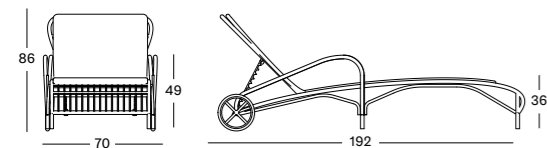

On top of that, it is super easy to maintain. A quick wash with a non-foaming mild detergent every now and then is all it needs!

DIMENSIONS

DINING CHAIR

DINING ARMCHAIR

LAZY ARMCHAIR

SUNLOUNGER WITH ARMS

LOUNGE CHAIR

MODULAR CORNER

MODULAR CENTER

FOOTREST

MODULAR FOOTREST

MODULAR COFFEE TABLE

SIDE TABLE

COLOURS

OFF WHITE

fabrics see [fabric data sheet](#) for more info

PROTECTIVE COVERS

dining chair PC020

dining armchair PC020

other on request

IN THIS COLLECTION

LUCY	ITEM CODE	FINISH	PACKAGE DIMENSION (cm/inch)		CBM (m³/ft³)		WEIGHT (kg/lb)	
dining chair	GD064S003	off white	56 x 100 x 74 (2p)	22 x 39 x 29	0,41	14.63	4,95	10.91
dining armchair	GD063S003	off white	61 x 90 x 65	24 x 35 x 26	0,36	12.6	7,5	16.53
lazy armchair	GC052S003	off white	69 x 93 x 78	27 x 37 x 31	0,5	17.68	7	15.43
lounge chair	GC053S003	off white	80 x 90 x 89	31 x 35 x 35	0,64	22.63	8,2	18.08
footrest	GC059S003	off white	43 x 90 x 51	17 x 35 x 20	0,20	6.97	8,8	19.40
sunlounger	GC056S003	off white	49 x 188 x 77	19 x 74 x 25.05	0,71	25.05	16	35.27
side table	GT061S003	off white	48 x 56 x 56	19 x 22 x 22	0,15	5.32	8,5	18.74
modular corner	GC054S003	off white	80 x 90 x 89	31 x 35 x 35	0,64	22.63	11,5	25.35
modular center	GC055S003	off white	80 x 90 x 89	31 x 35 x 35	0,64	22.63	11	24.25
modular footrest	GC059S003	off white	43 x 202 x 70	17 x 80 x 28	0,6	21.2	5,3	11.68
modular coffee table	GT062S003	off white	59 x 83 x 80	23 x 33 x 31	0,39	13.84	10	22.05
modular ottoman	GT062S003	off white	59 x 83 x 80	23 x 33 x 31	0,39	13.84	10	22.05
glass coffee table	GL032	off white	↑ included in modular ottoman box				5,2	11.46