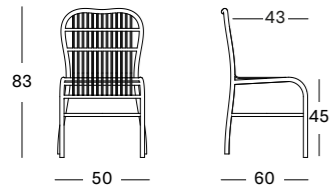

LUCY

- **frame** aluminium
- **frame finish** off white
- **rope** polyethylene wicker
- **rope color** off white
- **glides** white nylon
- **glass** tempered glass
- **modular** connectors included in packaging

MAINTENANCE AND CARE

SYNTHETIC WEAVE

For our all-weather outdoor collection, we use multiple synthetic materials, including polyethylene, polypropylene, HDPE wicker and HPL.

All our synthetic materials are specifically designed to withstand any weather conditions, are UV-resistant, and can be left outside all year long.

We recommend giving them a quick wash when dirty or every three months with a non-foaming mild detergent.

ALUMINIUM

Aluminium has a self-protective layer, which prevents corrosion and makes this material very suitable for outdoor applications.

On top of that, it is super easy to maintain. A quick wash with a non-foaming mild detergent every now and then is all it needs!

DIMENSIONS

DINING CHAIR