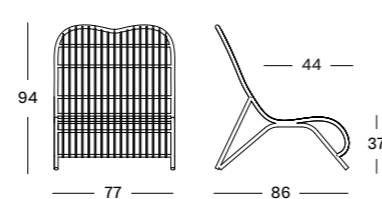

On top of that, it is super easy to maintain. A quick wash with a non-foaming mild detergent every now and then is all it needs!

DIMENSIONS

DINING CHAIR

DINING ARMCHAIR

LAZY ARMCHAIR

SUNLOUNGER WITH ARMS

LOUNGE CHAIR

MODULAR CORNER

MODULAR CENTER

FOOTREST

MODULAR FOOTREST

MODULAR COFFEE TABLE

SIDE TABLE

COLOURS

OFF WHITE

fabrics see [fabric data sheet](#) for more info

PROTECTIVE COVERS

dining chair PC020

dining armchair PC020

other on request

IN THIS COLLECTION

LUCY	ITEM CODE	FINISH	PACKAGE DIMENSION (cm/inch)		CBM (m³/ft³)		WEIGHT (kg/lb)	
dining chair	GD064S003	off white	56 x 100 x 74 (2p)	22 x 39 x 29	0,41	14.63	4,95	10.91
dining armchair	GD063S003	off white	61 x 90 x 65	24 x 35 x 26	0,36	12.6	7,5	16.53
lazy armchair	GC052S003	off white	69 x 93 x 78	27 x 37 x 31	0,5	17.68	7	15.43
lounge chair	GC053S003	off white	80 x 90 x 89	31 x 35 x 35	0,64	22.63	8,2	18.08
footrest	GC059S003	off white	43 x 90 x 51	17 x 35 x 20	0,20	6.97	8,8	19.40
sunlounger	GC056S003	off white	49 x 188 x 77	19 x 74 x 25.05	0,71	25.05	16	35.27
side table	GT061S003	off white	48 x 56 x 56	19 x 22 x 22	0,15	5.32	8,5	18.74
modular corner	GC054S003	off white	80 x 90 x 89	31 x 35 x 35	0,64	22.63	11,5	25.35
modular center	GC055S003	off white	80 x 90 x 89	31 x 35 x 35	0,64	22.63	11	24.25
modular footrest	GC059S003	off white	43 x 202 x 70	17 x 80 x 28	0,6	21.2	5,3	11.68
modular coffee table	GT062S003	off white	59 x 83 x 80	23 x 33 x 31	0,39	13.84	10	22.05
modular ottoman	GT062S003	off white	59 x 83 x 80	23 x 33 x 31	0,39	13.84	10	22.05
glass coffee table	GL032	off white	↑ included in modular ottoman box				5,2	11.46