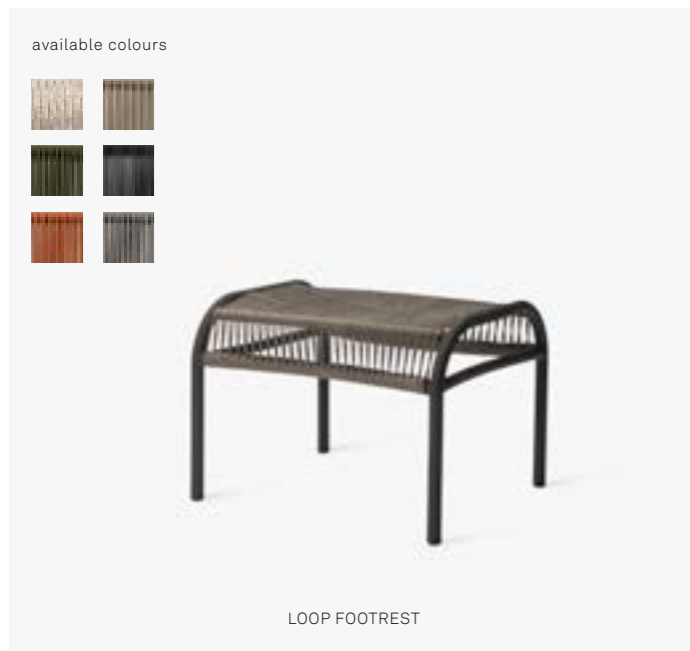

VINCENT SHEPPARD

LOOP COLLECTION

PRODUCT DATA SHEET

LOOP

frame	aluminium
frame finish	powder coated in Dune white, Taupe, Moss, Terracotta, Fossil grey, Black
rope	polypropylene rope or polyethylene fibre
rope color	polypropylene polyethylene
	dune white black
	taupe
	moss
	terracotta
	fossil grey
glides	nylon (matching frame colour)

PROTECTIVE COVERS

dining chair (4x) PC020
lounge chair (2x) PC002

MAINTENANCE AND CARE

SYNTHETIC WEAVE

For our all-weather outdoor collection, we use multiple synthetic materials, including polyethylene, HDPE wicker and HPL. All our synthetic materials are specifically designed to withstand any weather conditions, are UV-resistant, and can be left outside all year long. We recommend giving them a quick wash when dirty or every three months with a non-foaming mild detergent.

OUTDOOR ROPE

Our rope is made of polypropylene fibres. Just like our other synthetic materials, the rope is designed to withstand any weather condition and can be left outside all year long.

For maintaining your rope furniture, we recommend using a fabric and upholstery protector to give optimal stain resistance.