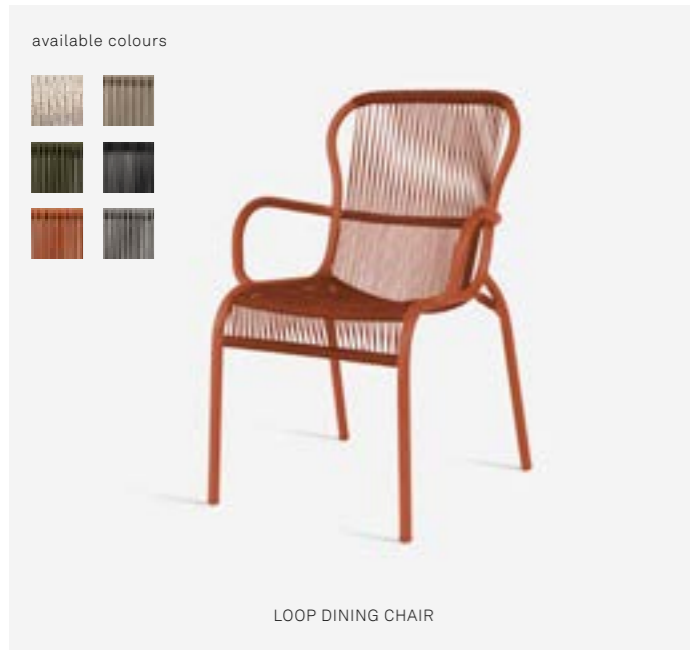

VINCENT SHEPPARD

LOOP COLLECTION

PRODUCT DATA SHEET

LOOP

frame	aluminium
frame finish	powder coated in Dune white, Taupe, Moss, Terracotta, Fossil grey, Black
rope	polypropylene rope or polyethylene fibre
rope color	polypropylene polyethylene
	dune white black
	taupe
	moss
	terracotta
	fossil grey
glides	nylon (matching frame colour)

PROTECTIVE COVERS

dining chair (4x) PC020
lounge chair (2x) PC002

MAINTENANCE AND CARE

SYNTHETIC WEAVE

For our all-weather outdoor collection, we use multiple synthetic materials, including polyethylene, HDPE wicker and HPL. All our synthetic materials are specifically designed to withstand any weather conditions, are UV-resistant, and can be left outside all year long. We recommend giving them a quick wash when dirty or every three months with a non-foaming mild detergent.

OUTDOOR ROPE

Our rope is made of polypropylene fibres. Just like our other synthetic materials, the rope is designed to withstand any weather condition and can be left outside all year long.

For maintaining your rope furniture, we recommend using a fabric and upholstery protector to give optimal stain resistance.