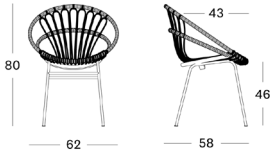

SEAT COLOURS

CAMEL

BLACK

PROTECTIVE COVERS

dining chair	PC001
lazy chair	PC020
cocoon	PC007

DIMENSIONS

ROXANNE DINING CHAIR

ROXY DINING CHAIR

ROY LAZY CHAIR

ROY COCOON

VARIANTS

DINING CHAIR	ITEM CODE	FINISH	PACKAGE DIMENSION (cm/inch)		CBM (m³/ft³)	WEIGHT (kg/lb)	
Roxanne	GD084M007S022	camel	61 x 90 x 65	24 x 35.5 x 25.6	0,36 12.7	7,8	17,20
Roxanne	GD084M007S010	black	61 x 90 x 65	24 x 35.5 x 25.6	0,36 12.7	7,8	17,20
Roxy	GD060M007S022	camel	61 x 90 x 65	24 x 35.5 x 25.6	0,36 12.7	7,8	17,20
Roxy	GD060M007S010	black	61 x 90 x 65	24 x 35.5 x 25.6	0,36 12.7	7,8	17,20
LAZY CHAIR	ITEM CODE	FINISH	PACKAGE DIMENSION (cm/inch)		CBM (m³/ft³)	WEIGHT (kg/lb)	
Roy	GC061M007S022	camel	82 x 103 x 97	0.32 x 0.41 x 0.38	0,82 28.93	13	28.66
Roy	GC061M007S010	black	82 x 103 x 97	0.32 x 0.41 x 0.38	0,82 28.93	13	28.66
COCOON	ITEM CODE	FINISH	PACKAGE DIMENSION (cm/inch)		CBM (m³/ft³)	WEIGHT (kg/lb)	
Roy	GC073M007S022	camel	100 x 116 x 103	0.39 x 0.46 x 0.41	1,19 42.19	14	30.86
Roy	GC073M007S010	black	100 x 116 x 103	0.39 x 0.46 x 0.41	1,19 42.19	14	30.86