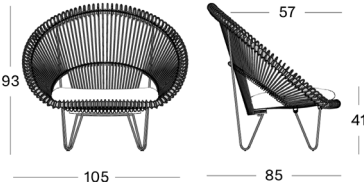

SEAT COLOURS

CAMEL

BLACK

PROTECTIVE COVERS

dining chair	PC001
lazy chair	PC020
cocoon	PC007

DIMENSIONS

ROXANNE DINING CHAIR

ROXY DINING CHAIR

ROY LAZY CHAIR

ROY COCOON

VARIANTS

DINING CHAIR	ITEM CODE	FINISH	PACKAGE DIMENSION (cm/inch)		CBM (m³/ft³)	WEIGHT (kg/lb)	
Roxanne	GD084M007S022	camel	61 x 90 x 65	24 x 35.5 x 25.6	0,36 12.7	7,8	17,20
Roxanne	GD084M007S010	black	61 x 90 x 65	24 x 35.5 x 25.6	0,36 12.7	7,8	17,20
Roxy	GD060M007S022	camel	61 x 90 x 65	24 x 35.5 x 25.6	0,36 12.7	7,8	17,20
Roxy	GD060M007S010	black	61 x 90 x 65	24 x 35.5 x 25.6	0,36 12.7	7,8	17,20
LAZY CHAIR	ITEM CODE	FINISH	PACKAGE DIMENSION (cm/inch)		CBM (m³/ft³)	WEIGHT (kg/lb)	
Roy	GC061M007S022	camel	82 x 103 x 97	0.32 x 0.41 x 0.38	0,82 28.93	13	28.66
Roy	GC061M007S010	black	82 x 103 x 97	0.32 x 0.41 x 0.38	0,82 28.93	13	28.66
COCOON	ITEM CODE	FINISH	PACKAGE DIMENSION (cm/inch)		CBM (m³/ft³)	WEIGHT (kg/lb)	
Roy	GC073M007S022	camel	100 x 116 x 103	0.39 x 0.46 x 0.41	1,19 42.19	14	30.86
Roy	GC073M007S010	black	100 x 116 x 103	0.39 x 0.46 x 0.41	1,19 42.19	14	30.86