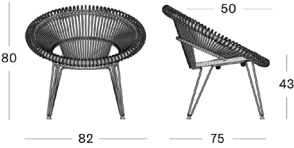

SEAT COLOURS

CAMEL

BLACK

PROTECTIVE COVERS

dining chair	PC001
lazy chair	PC020
cocoon	PC007

DIMENSIONS

ROXANNE DINING CHAIR

ROXY DINING CHAIR

ROY LAZY CHAIR

ROY COCOON

VARIANTS

DINING CHAIR	ITEM CODE	FINISH	PACKAGE DIMENSION (cm/inch)		CBM (m³/ft³)	WEIGHT (kg/lb)	
Roxanne	GD084M007S022	camel	61 x 90 x 65	24 x 35.5 x 25.6	0,36 12.7	7,8	17,20
Roxanne	GD084M007S010	black	61 x 90 x 65	24 x 35.5 x 25.6	0,36 12.7	7,8	17,20
Roxy	GD060M007S022	camel	61 x 90 x 65	24 x 35.5 x 25.6	0,36 12.7	7,8	17,20
Roxy	GD060M007S010	black	61 x 90 x 65	24 x 35.5 x 25.6	0,36 12.7	7,8	17,20
LAZY CHAIR	ITEM CODE	FINISH	PACKAGE DIMENSION (cm/inch)		CBM (m³/ft³)	WEIGHT (kg/lb)	
Roy	GC061M007S022	camel	82 x 103 x 97	0.32 x 0.41 x 0.38	0,82 28.93	13	28.66
Roy	GC061M007S010	black	82 x 103 x 97	0.32 x 0.41 x 0.38	0,82 28.93	13	28.66
COCOON	ITEM CODE	FINISH	PACKAGE DIMENSION (cm/inch)		CBM (m³/ft³)	WEIGHT (kg/lb)	
Roy	GC073M007S022	camel	100 x 116 x 103	0.39 x 0.46 x 0.41	1,19 42.19	14	30.86
Roy	GC073M007S010	black	100 x 116 x 103	0.39 x 0.46 x 0.41	1,19 42.19	14	30.86