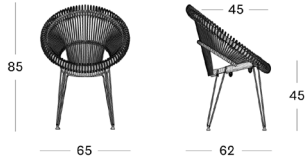

SEAT COLOURS

CAMEL

BLACK

PROTECTIVE COVERS

dining chair	PC001
lazy chair	PC020
cocoon	PC007

DIMENSIONS

ROXANNE DINING CHAIR

ROXY DINING CHAIR

ROY LAZY CHAIR

ROY COCOON

VARIANTS

DINING CHAIR	ITEM CODE	FINISH	PACKAGE DIMENSION (cm/inch)		CBM (m³/ft³)	WEIGHT (kg/lb)	
Roxanne	GD084M007S022	camel	61 x 90 x 65	24 x 35.5 x 25.6	0,36 12.7	7,8	17,20
Roxanne	GD084M007S010	black	61 x 90 x 65	24 x 35.5 x 25.6	0,36 12.7	7,8	17,20
Roxy	GD060M007S022	camel	61 x 90 x 65	24 x 35.5 x 25.6	0,36 12.7	7,8	17,20
Roxy	GD060M007S010	black	61 x 90 x 65	24 x 35.5 x 25.6	0,36 12.7	7,8	17,20
LAZY CHAIR	ITEM CODE	FINISH	PACKAGE DIMENSION (cm/inch)		CBM (m³/ft³)	WEIGHT (kg/lb)	
Roy	GC061M007S022	camel	82 x 103 x 97	0.32 x 0.41 x 0.38	0,82 28.93	13	28.66
Roy	GC061M007S010	black	82 x 103 x 97	0.32 x 0.41 x 0.38	0,82 28.93	13	28.66
COCOON	ITEM CODE	FINISH	PACKAGE DIMENSION (cm/inch)		CBM (m³/ft³)	WEIGHT (kg/lb)	
Roy	GC073M007S022	camel	100 x 116 x 103	0.39 x 0.46 x 0.41	1,19 42.19	14	30.86
Roy	GC073M007S010	black	100 x 116 x 103	0.39 x 0.46 x 0.41	1,19 42.19	14	30.86