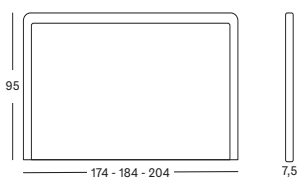

VINCENT SHEPPARD

NEVADA HEADBOARD

PRODUCT DATA SHEET

NEVADA HEADBOARD

NEVADA

frame	wood frame with lloyd loom upholstery	
frame finish	27 colours, see lloyd loom data sheet for more info	
size	nevada headboard	suitable for bed frame
	174	140/150
	184	160
	204	180

DIMENSIONS

height	95 cm
width	174/184/204 cm
depth	7,5 cm

VARIANTS

NEVADA HEADBOARD	ITEM CODE	FINISH	PACKAGE DIMENSION (cm/inch)	CBM (m ³ /ft ³)	WEIGHT (kg/lb)
headboard 174	HB032	painted lloyd loom	14 x 179 x 104 6 x 70 x 41	0.26 m ³ 9.2 ft ³	22 kg 48 lb
headboard 184	HB012	painted lloyd loom	10 x 188 x 103 4 x 74 x 41	0.19 m ³ 6.84 ft ³	26 kg 57 lb
headboard 204	HB022	painted lloyd loom	10 x 204 x 105 4 x 80 x 41	0.21 m ³ 7.6 ft ³	30 kg 66 lb