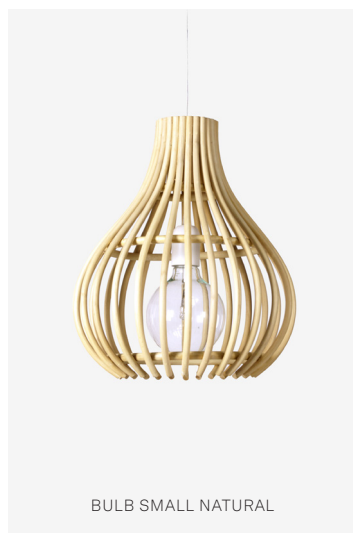

VINCENT SHEPPARD

BULB PENDANT

PRODUCT DATA SHEET

BULB SMALL NATURAL

BULB NATURAL

BULB SMALL BLACK

BULB BLACK

BULB PENDANT

material	rattan	
cable	2,5 m fabric covered electrical cable	
bulb	G125 6W E27 led included	
kelvin	2700 K	
lumen	720 Lm	
dimnable	no	
certificate	IEC 60598-1:2014, IEC 60598-1:2014/AMD1:2017, IEC 60598-2-1:1979, IEC 60598-2-1:1979:AMD1:1987	
pendant	pure natural	white fabric cable
	black	black fabric nylon

DIMENSIONS

height	68 cm
width	54 cm

height	40cm
width	34 cm

VARIANTS

LIGHT FIXTURE	ITEM CODE	FINISH	PACKAGE DIMENSION (cm/inch)		CBM (m³/ft³)		WEIGHT (kg/lb)	
			cm	inch	m³	ft³	kg	lb
bulb pure natural	LA008I204	natural varnished rattan	60 x 72 x 60	24 x 28 x 24	0.26	9.15	2	4.41
bulb black	LA008I202	black stained rattan	60 x 72 x 60	24 x 28 x 24	0.26	9.15	2	4.41
bulb small pure natural	LA011I204	natural varnished rattan	36 x 45 x 36	14 x 18 x 14	0.06	2.06	1.94	4.28
bulb small black	LA011I202	black stained rattan	36 x 45 x 36	14 x 18 x 14	0.06	2.06	1.94	4.28