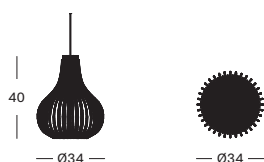

material	rattan	
cable	2,5 m fabric covered electrical cable	
bulb	G125 6W E27 led included	
kelvin	2700 K	
lumen	720 Lm	
dimnable	no	
certificate	IEC 60598-1:2014, IEC 60598-1:2014/AMD1:2017, IEC 60598-2-1:1979, IEC 60598-2-1:1979:AMD1:1987	
pendant	pure natural	white fabric cable
	black	black fabric nylon

DIMENSIONS

height	68 cm
width	54 cm

height	40cm
width	34 cm

VARIANTS

LIGHT FIXTURE	ITEM CODE	FINISH	PACKAGE DIMENSION (cm/inch)		CBM (m³/ft³)		WEIGHT (kg/lb)	
			cm	inch	m³	ft³	kg	lb
bulb pure natural	LA008I204	natural varnished rattan	60 x 72 x 60	24 x 28 x 24	0.26	9.15	2	4.41
bulb black	LA008I202	black stained rattan	60 x 72 x 60	24 x 28 x 24	0.26	9.15	2	4.41
bulb small pure natural	LA011I204	natural varnished rattan	36 x 45 x 36	14 x 18 x 14	0.06	2.06	1.94	4.28
bulb small black	LA011I202	black stained rattan	36 x 45 x 36	14 x 18 x 14	0.06	2.06	1.94	4.28