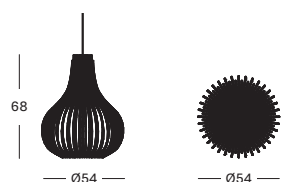

VINCENT SHEPPARD

BULB PENDANT

PRODUCT DATA SHEET

BULB SMALL NATURAL

BULB NATURAL

BULB SMALL BLACK

BULB BLACK

BULB PENDANT

material	rattan	
cable	2,5 m fabric covered electrical cable	
bulb	G125 6W E27 led included	
kelvin	2700 K	
lumen	720 Lm	
dimnable	no	
certificate	IEC 60598-1:2014, IEC 60598-1:2014/AMD1:2017, IEC 60598-2-1:1979, IEC 60598-2-1:1979:AMD1:1987	
pendant	pure natural	white fabric cable
	black	black fabric nylon

DIMENSIONS

height	68 cm
width	54 cm

height	40cm
width	34 cm

VARIANTS

LIGHT FIXTURE	ITEM CODE	FINISH	PACKAGE DIMENSION (cm/inch)		CBM (m³/ft³)		WEIGHT (kg/lb)	
			cm	inch	m³	ft³	kg	lb
bulb pure natural	LA008I204	natural varnished rattan	60 x 72 x 60	24 x 28 x 24	0.26	9.15	2	4.41
bulb black	LA008I202	black stained rattan	60 x 72 x 60	24 x 28 x 24	0.26	9.15	2	4.41
bulb small pure natural	LA011I204	natural varnished rattan	36 x 45 x 36	14 x 18 x 14	0.06	2.06	1.94	4.28
bulb small black	LA011I202	black stained rattan	36 x 45 x 36	14 x 18 x 14	0.06	2.06	1.94	4.28