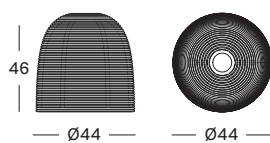

VINCENT SHEPPARD

VIVI PENDANT

PRODUCT DATA SHEET

VIVI LAMP

VIVI LAMP SMALL

VIVI PENDANT

material	rattan
cable	2,5 m white fabric covered electrical cable
bulb	G125 6W E27 led included
kelvin	2700 K
lumen	720 Lm
dimmbable	no
certificate	IEC 60598-1:2014, IEC 60598-1:2014/AMD1:2017, IEC 60598-2-1:1979, IEC 60598-2-1:1979:AMD1:1987

DIMENSIONS

VARIANTS

VIVI PENDANT	ITEM CODE	FINISH	PACKAGE DIMENSION (cm/inch)		CBM (m³/ft³)		WEIGHT (kg/lb)	
vivi lamp small	LA012	pure natural	37 x 37 x 37	15 x 15 x 15	0.05	1.79	2.5	5.51
vivi lamp	LA013	pure natural	47 x 47 x 47	19 x 19 x 19	0.19	3.67	3.5	7.72