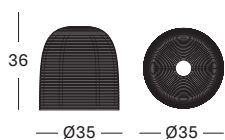

VINCENT SHEPPARD

VIVI PENDANT

PRODUCT DATA SHEET

VIVI LAMP

VIVI LAMP SMALL

VIVI PENDANT

material	rattan
cable	2,5 m white fabric covered electrical cable
bulb	G125 6W E27 led included
kelvin	2700 K
lumen	720 Lm
dimmbable	no
certificate	IEC 60598-1:2014, IEC 60598-1:2014/AMD1:2017, IEC 60598-2-1:1979, IEC 60598-2-1:1979:AMD1:1987

DIMENSIONS

VARIANTS

VIVI PENDANT	ITEM CODE	FINISH	PACKAGE DIMENSION (cm/inch)		CBM (m³/ft³)		WEIGHT (kg/lb)	
vivi lamp small	LA012	pure natural	37 x 37 x 37	15 x 15 x 15	0.05	1.79	2.5	5.51
vivi lamp	LA013	pure natural	47 x 47 x 47	19 x 19 x 19	0.19	3.67	3.5	7.72