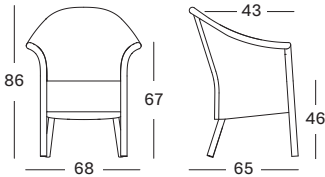

VINCENT SHEPPARD

VICTOR DINING ARMCHAIR

PRODUCT DATA SHEET

VICTOR DINING ARMCHAIR

VICTOR DINING ARMCHAIR

VICTOR

- frame** rattan frame
- upholstery** lloyd loom
- colours** 27 colours, see lloyd loom data sheet for more info
- ferrules** brass / chrome on request
- glides** black nylon / felt on request

CUSHION

- foam** 4 cm polyether
- removable** yes
- fabrics** see fabric data sheet for more info

DIMENSIONS

MAINTENANCE AND CARE

LLOYD LOOM

Both our indoor and outdoor Lloyd Loom furniture can easily be maintained with a moist towel and some natural, mild soap.

VARIANTS

DINING CHAIR	ITEM CODE	FINISH	PACKAGE DIMENSION (cm/inch)		CBM (m ³ /ft ³)		WEIGHT (kg/lb)	
victor	DC021	painted lloyd loom	69 x 93 x 78	27 x 37 x 31	0.50	17.68	11.5	25.35

LLOYD LOOM COLOURS