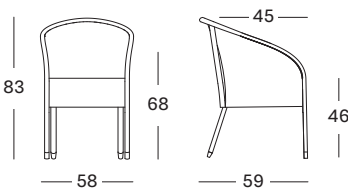

VINCENT SHEPPARD

CHESTER DINING CHAIR

PRODUCT DATA SHEET

CHESTER DINING CHAIR

CHESTER

frame	rattan frame
upholstery	lloyd loom
colours	27 colours, see lloyd loom data sheet for more info
ferrules	brass / chrome on request
glides	black nylon / felt on request

CUSHION

foam	4 cm polyether
removable	yes
fabrics	see fabric data sheet for more info

DIMENSIONS

VARIANTS

DINING CHAIR	ITEM CODE	FINISH	PACKAGE DIMENSION (cm/inch)	CBM (m ³ /ft ³)	WEIGHT (kg/lb)
Chester	DC103	painted lloyd loom	61 x 90 x 65 24 x 35 x 26	0.36 12.60	11 24.25